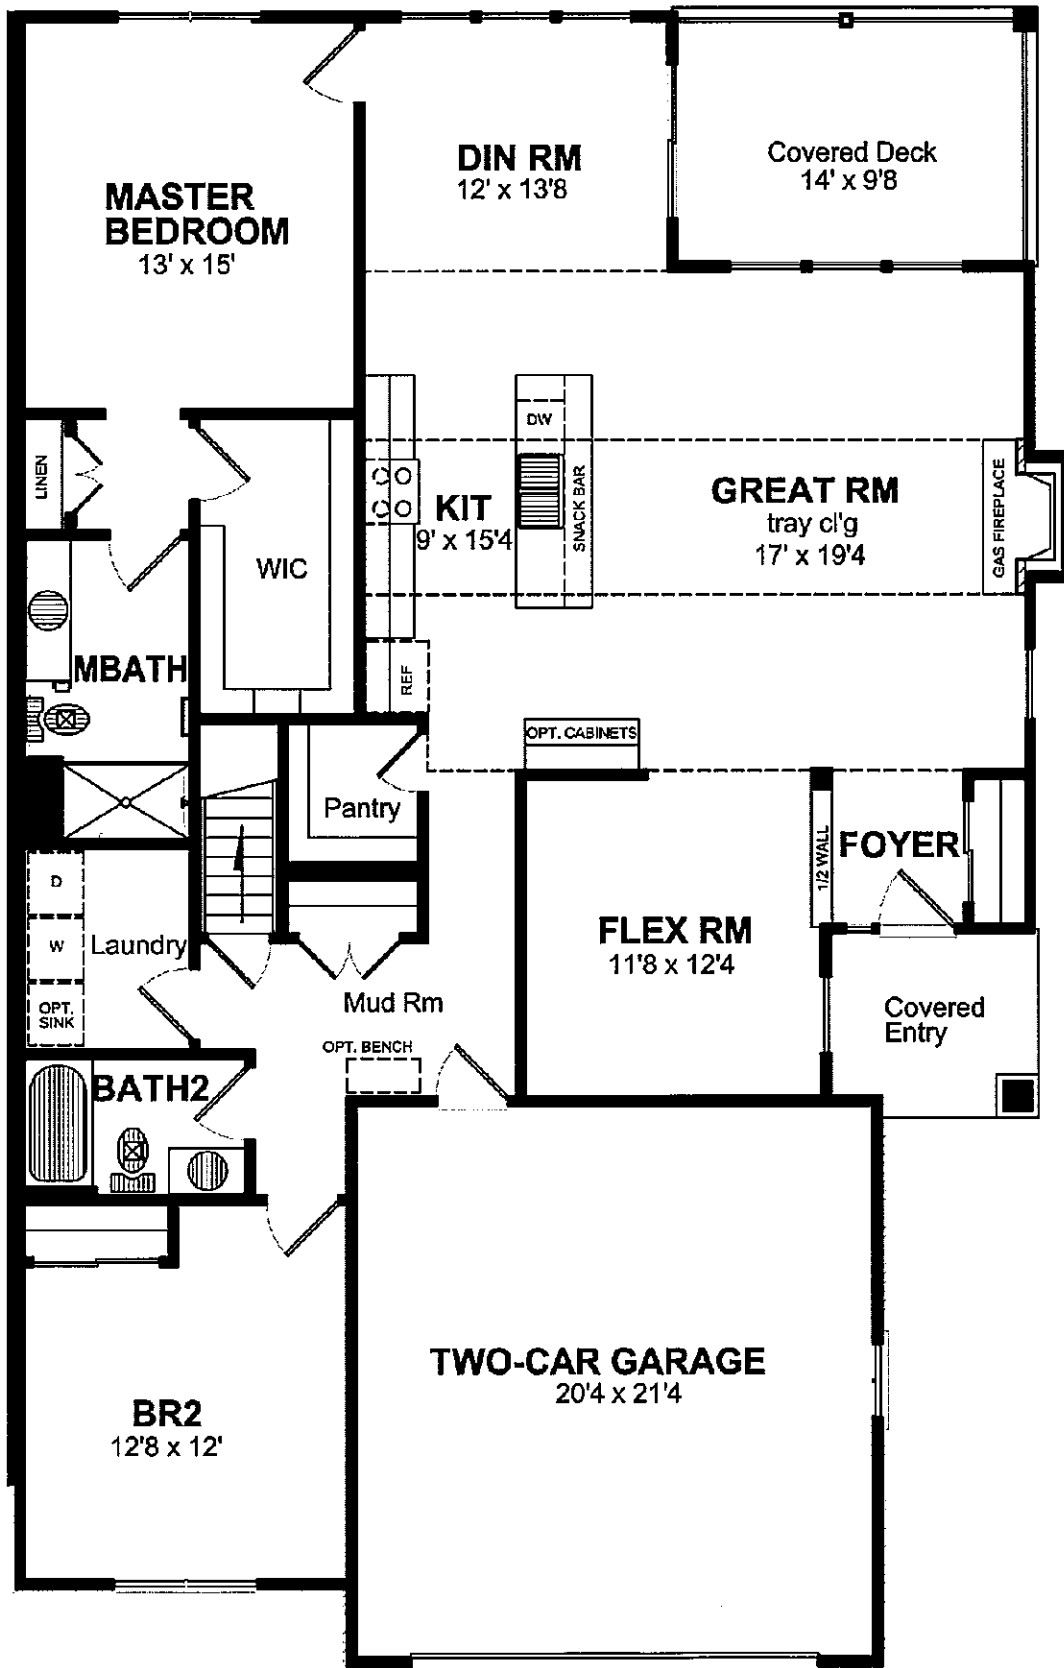

arbor ridge

The Sequoia

Main Floor 1754 SF

www.pmhomes.com

585.424.4444

This rendering is for illustration purposes only. Actual dimensions may vary. See offering plan for full terms. File # H09-0019

arbor ridge

The Sequoia

Main Floor 1754 SF

www.pmhomes.com

585.424.4444

This rendering is for illustration purposes only. Actual dimensions may vary. See offering plan for full terms. File # H09-0019