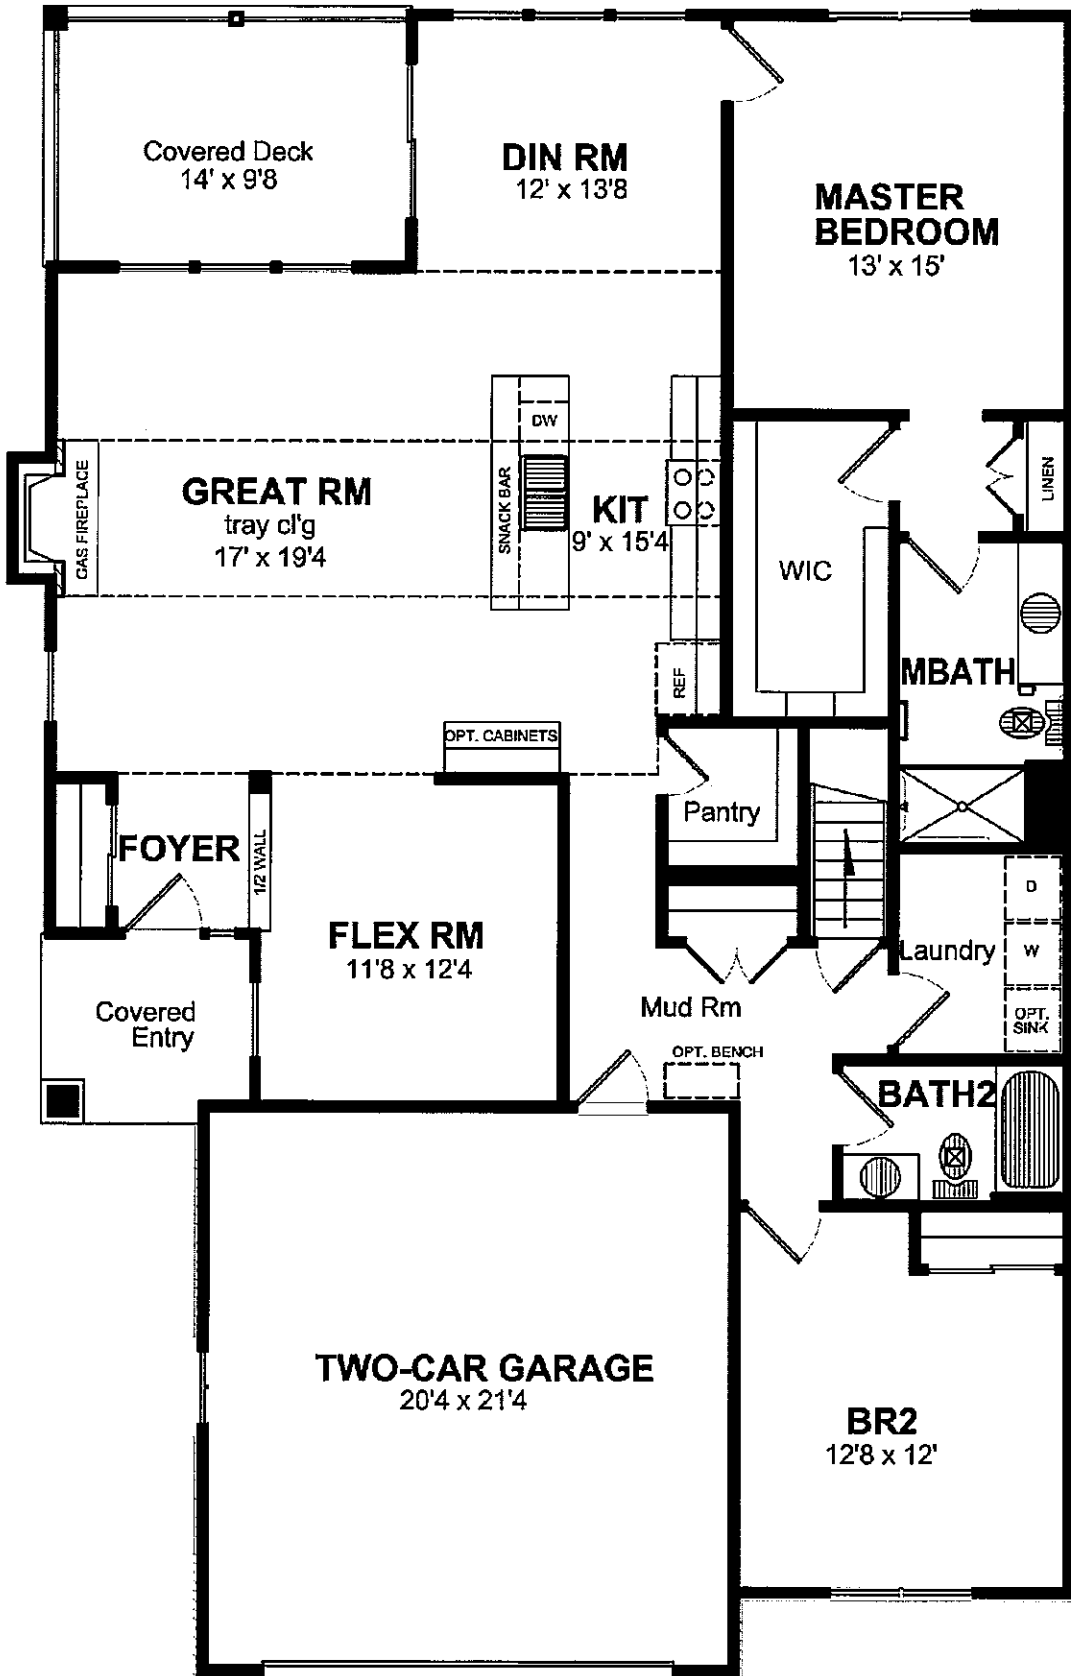

arbor ridge

The Sequoia

Main Floor 1754 SF

www.pmhomes.com

585.424.4444

This rendering is for illustration purposes only. Actual dimensions may vary. See offering plan for full terms. File # H09-0019

arbor ridge

The Sequoia

Main Floor 1754 SF

www.pmhomes.com

585.424.4444

This rendering is for illustration purposes only. Actual dimensions may vary. See offering plan for full terms. File # H09-0019