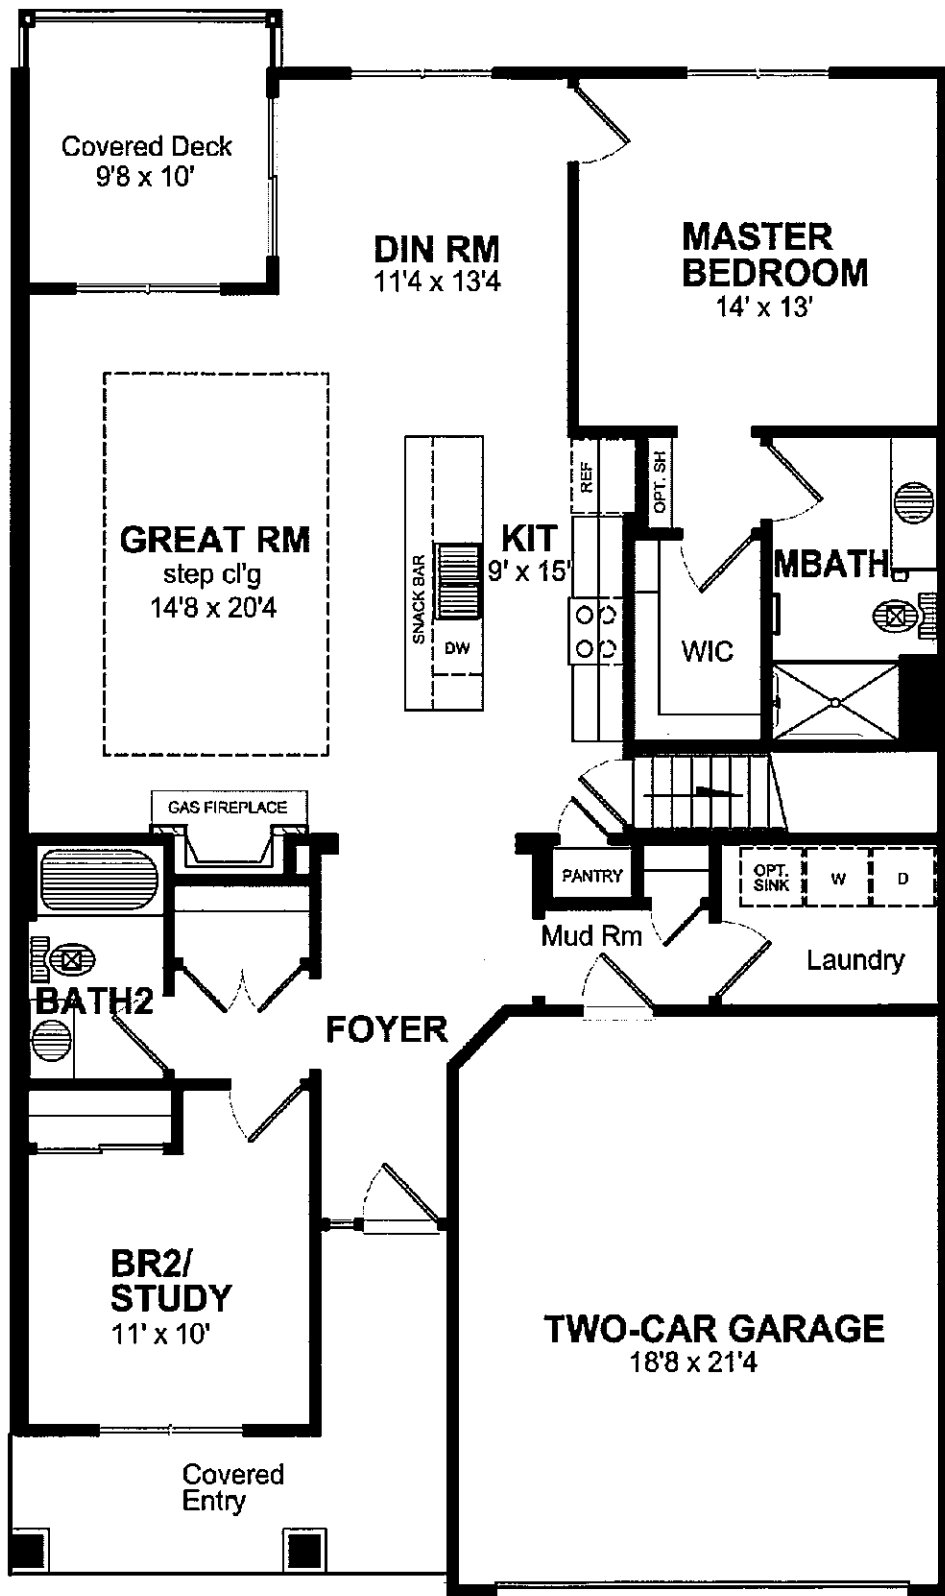

arbor ridge

The Saratoga

Main Floor 1422 SF

www.pmhomes.com

585.424.4444

This rendering is for illustration purposes only. Actual dimensions may vary. See offering plan for full terms. File # H09-0019