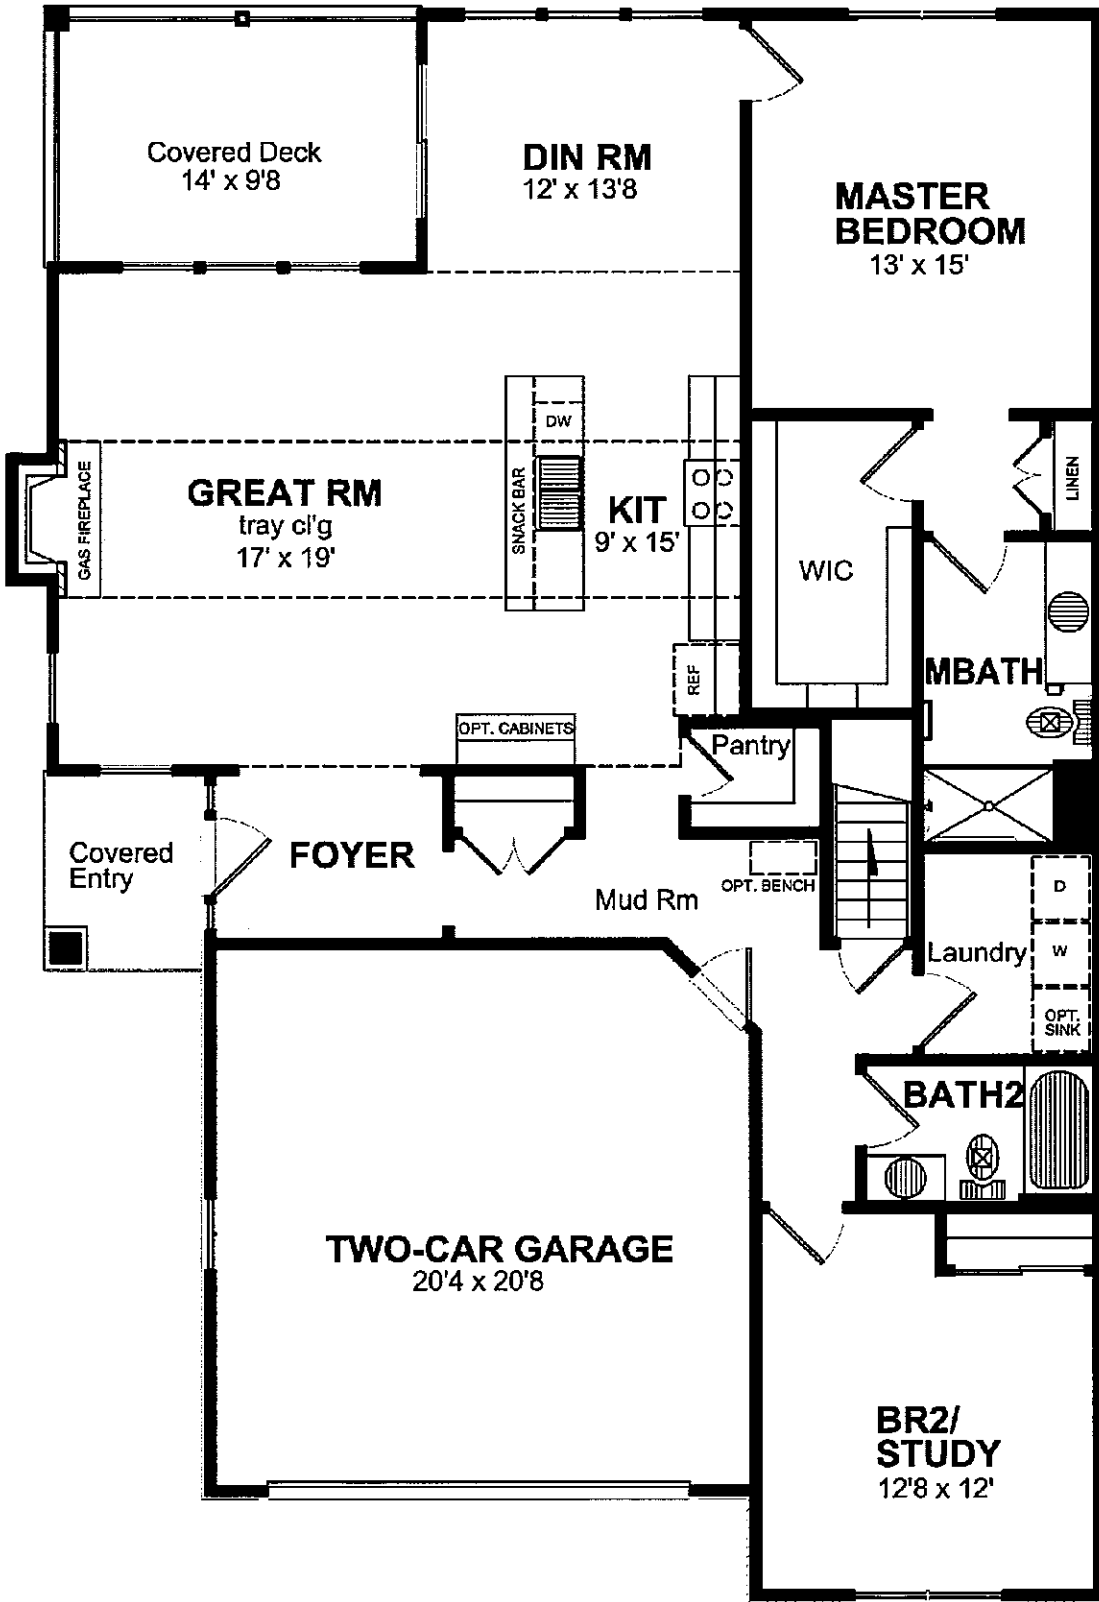

arbor ridge

The Greenbriar

Main Floor 1604 SF

www.pmhomes.com

585.424.4444

This rendering is for illustration purposes only. Actual dimensions may vary. See offering plan for full terms. File # H09-0019

arbor ridge

The Greenbriar

Main Floor 1604 SF

www.pmhomes.com

585.424.4444

This rendering is for illustration purposes only. Actual dimensions may vary. See offering plan for full terms. File # H09-0019