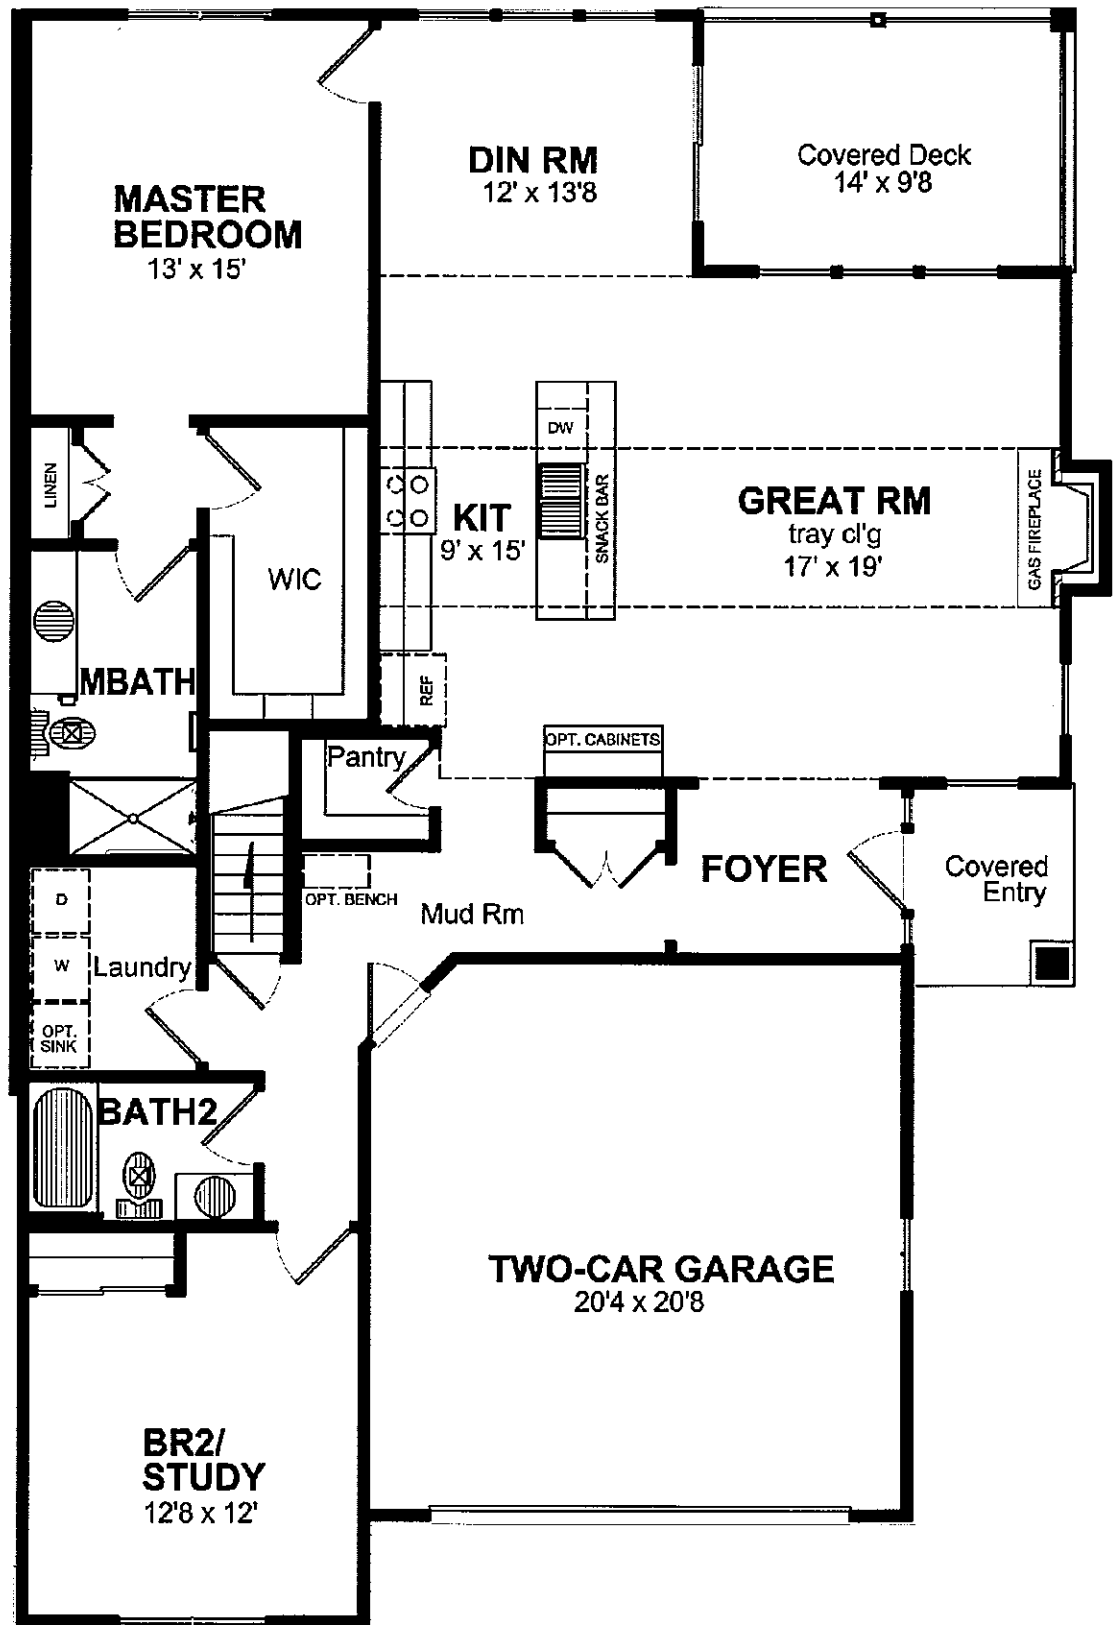

arbor ridge

The Greenbriar

Main Floor 1604 SF

www.pmhomes.com

585.424.4444

This rendering is for illustration purposes only. Actual dimensions may vary. See offering plan for full terms. File # H09-0019

arbor ridge

The Greenbriar

Main Floor 1604 SF

www.pmhomes.com

585.424.4444

This rendering is for illustration purposes only. Actual dimensions may vary. See offering plan for full terms. File # H09-0019